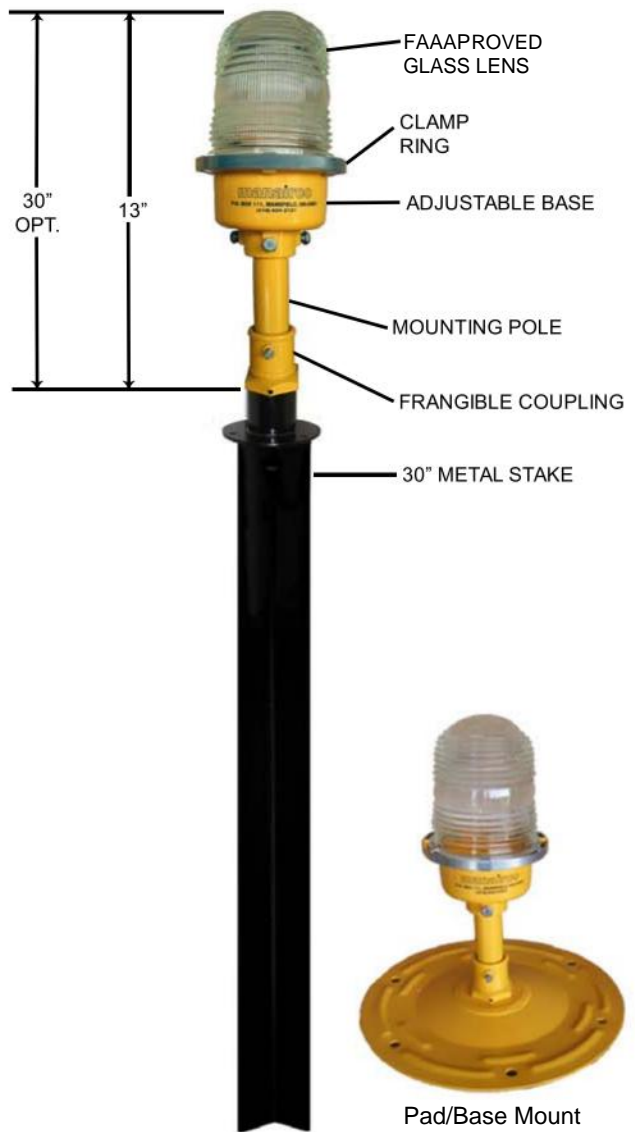

MEDIUM INTENSITY AIRPORT LIGHTING

7000 SERIES FAA APPROVED L-861

8000 SERIES *Built to FAA Specifications*

**Runway Edge
Taxiway Edge
Threshold Lighting**

MODEL	WATTAGE	COLOR	LOCATION
7100	30	CLEAR	RUNWAY
7250	45	RED/GREEN	THRESHOLD
7300	45	RED	OBSTRUCTION
7400	30	BLUE	TAXIWAY
7550	30	CLEAR/AMBER	RUNWAY

8100	40	CLEAR	RUNWAY
8125*	40	CLEAR	RUNWAY
8250	100	RED/GREEN	THRESHOLD
8400	40	BLUE	TAXIWAY
8425*	25	BLUE	TAXIWAY
8500	40	AMBER	HELIPORT
8525*	40	AMBER	HELIPORT
8550	40	CLEAR/AMBER	RUNWAY

* Denotes medium screw base

Pad/Base Mount

MOUNTINGS

These fixtures are mounted on a 5", 16" or 22" powder coated pole with a frangible coupling and attached to either a 30" rust resistant, metal ground stake or a low profile pad/base mount.

LENSES

Lenses are made of durable tempered glass, featuring magnifying prisms.

LAMPS (LED Lamps Now Available for 8000 series)

7000 Series (L-861) - Fixture is available in either 6.6 amp Pre-focus or Bi-Pin Quartz.
8000 Series - Fixture is available in either 120 volt Pre-focus or Medium Screw Base